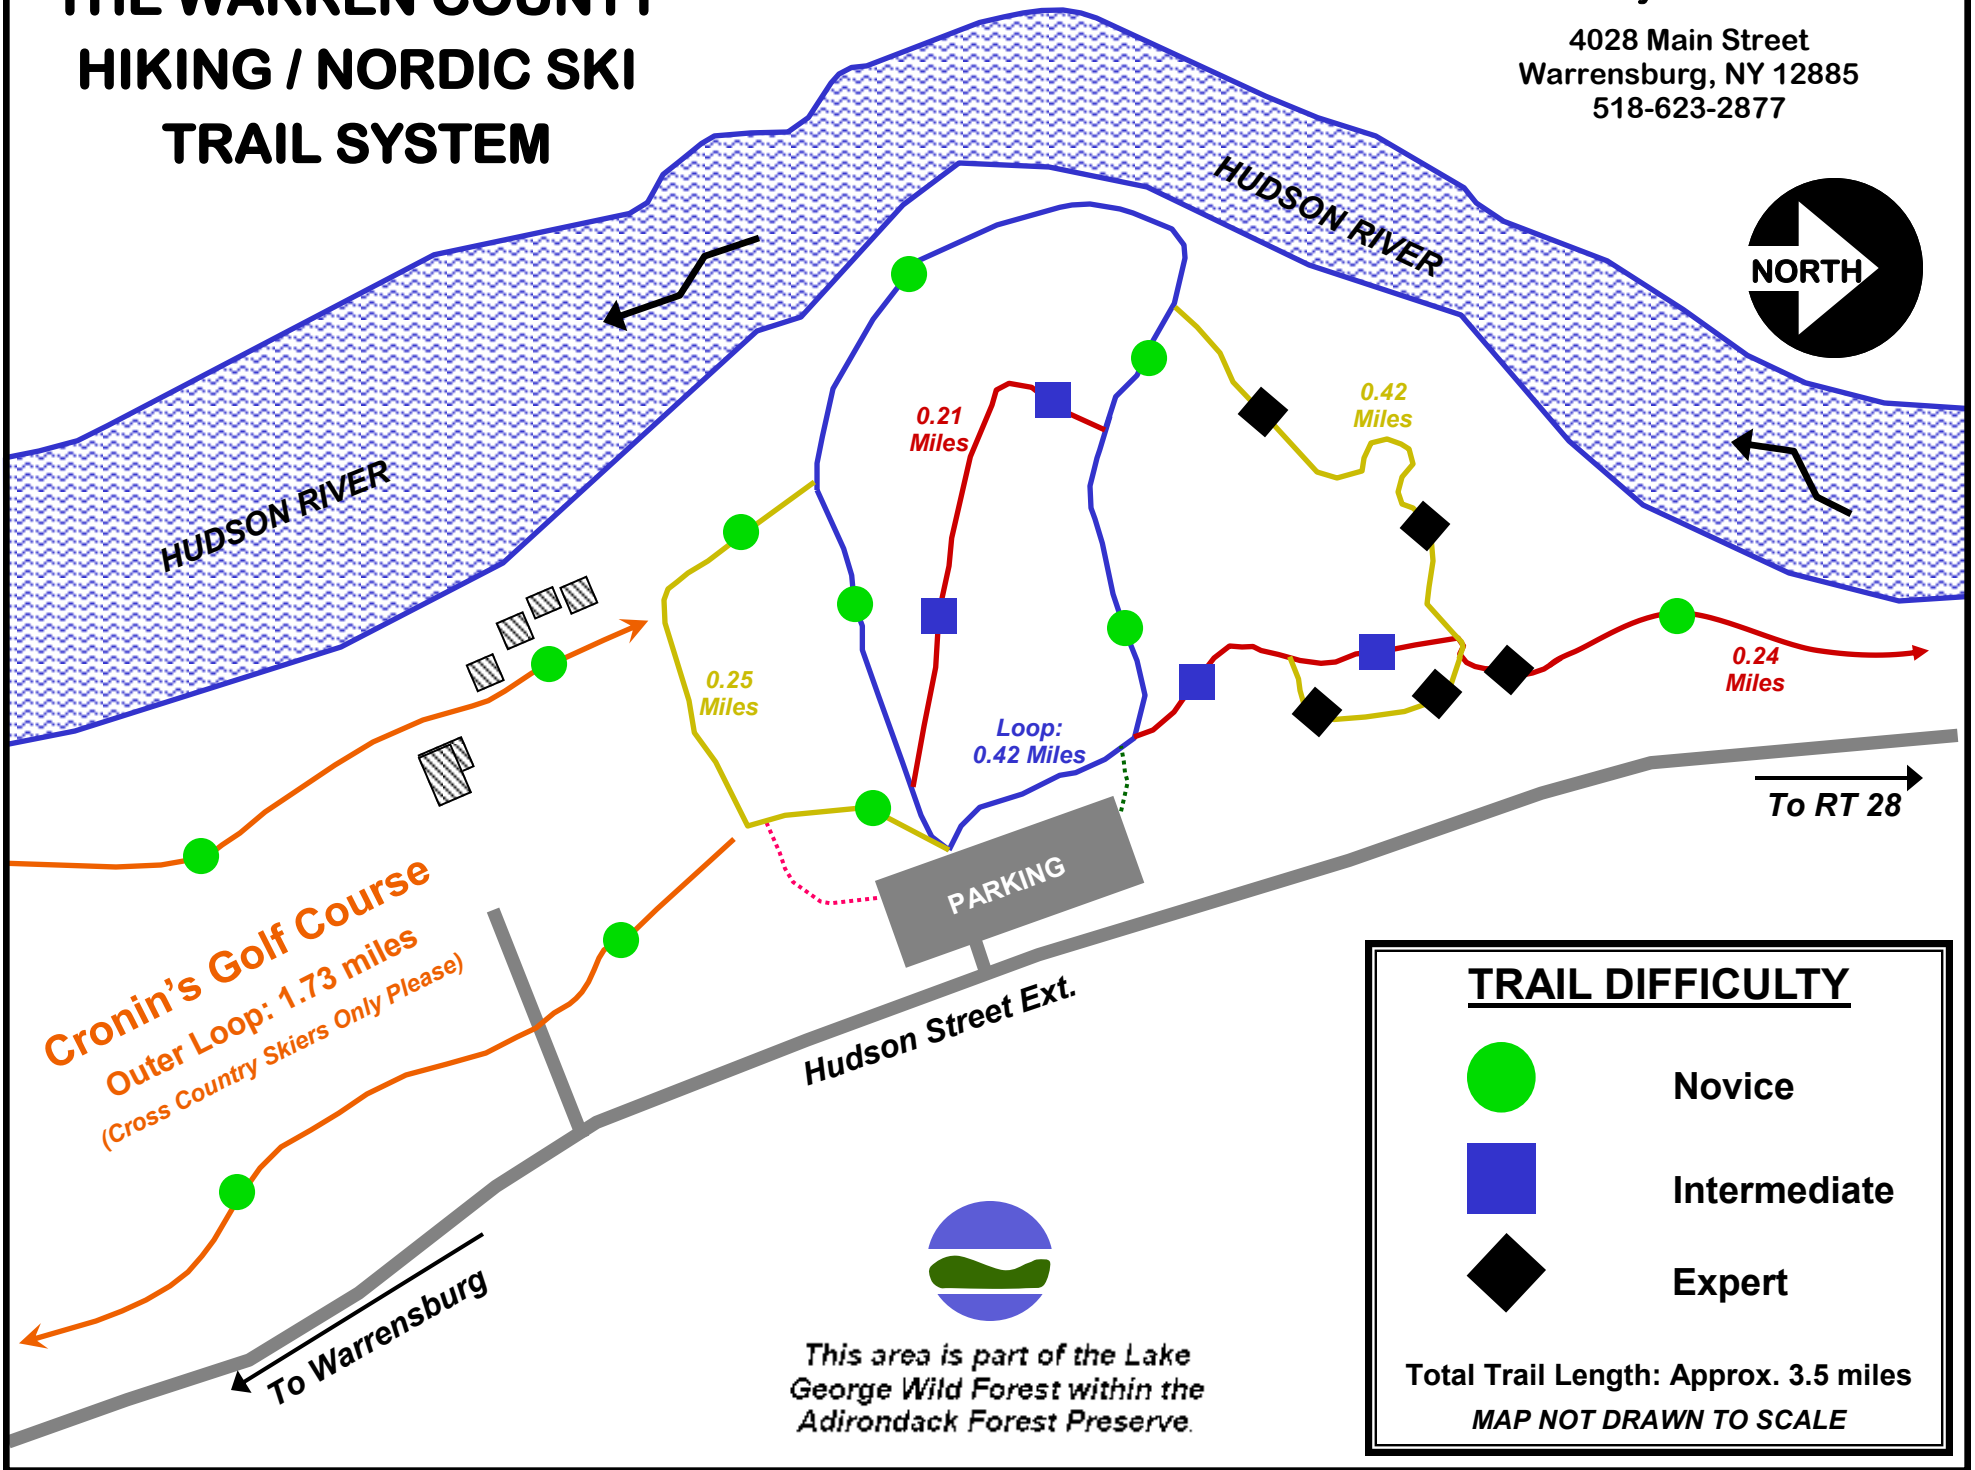

# THE WARREN COUNTY HIKING / NORDIC SKI TRAIL SYSTEM

Warren County Parks & Recreation

4028 Main Street  
Warrensburg, NY 12885  
518-623-2877

## TRAIL DIFFICULTY

-  Novice
-  Intermediate
-  Expert

Total Trail Length: Approx. 3.5 miles

MAP NOT DRAWN TO SCALE

This area is part of the Lake George Wild Forest within the Adirondack Forest Preserve.